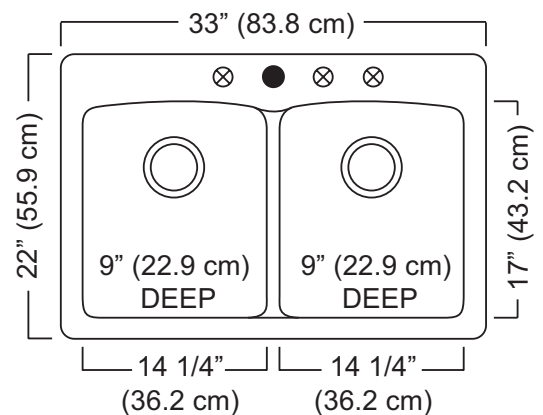

ELLIPSE

GRANITE 33" DOUBLE BOWL SINK Model EDXX33229-1

TECHNICAL FEATURES

Overall Sink Size (OD)	33" x 22"
Bowl Size (ID)	29 ⁷ / ₈ " x 17"
Bowl Depth (ID)	9"
Corner Radius	25mm
Minimum Cabinet Size	36"
Installation Type	Dual Mount
Weight	42 lbs
Warranty	Limited Lifetime

Product Image

Dimensional Drawing

4 pre-scored holes for faucet and accessories