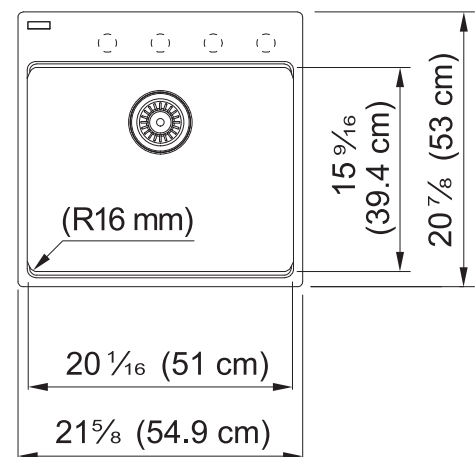

### TECHNICAL FEATURES

Overall Sink Size (OD)	21 <sup>5</sup> / <sub>8</sub> " x 20 <sup>7</sup> / <sub>8</sub> "
Bowl Size (ID)	20 <sup>1</sup> / <sub>16</sub> " x 15 <sup>9</sup> / <sub>16</sub> "
Bowl Depth (ID)	9 <sup>1</sup> / <sub>2</sub> "
Corner Radius	16mm
Minimum Cabinet Size	24"
Installation Type	Topmount
Weight	33 lbs.
Warranty	Limited Lifetime

Product Image

Dimensional Drawing

4 pre-scored holes for faucet and accessories